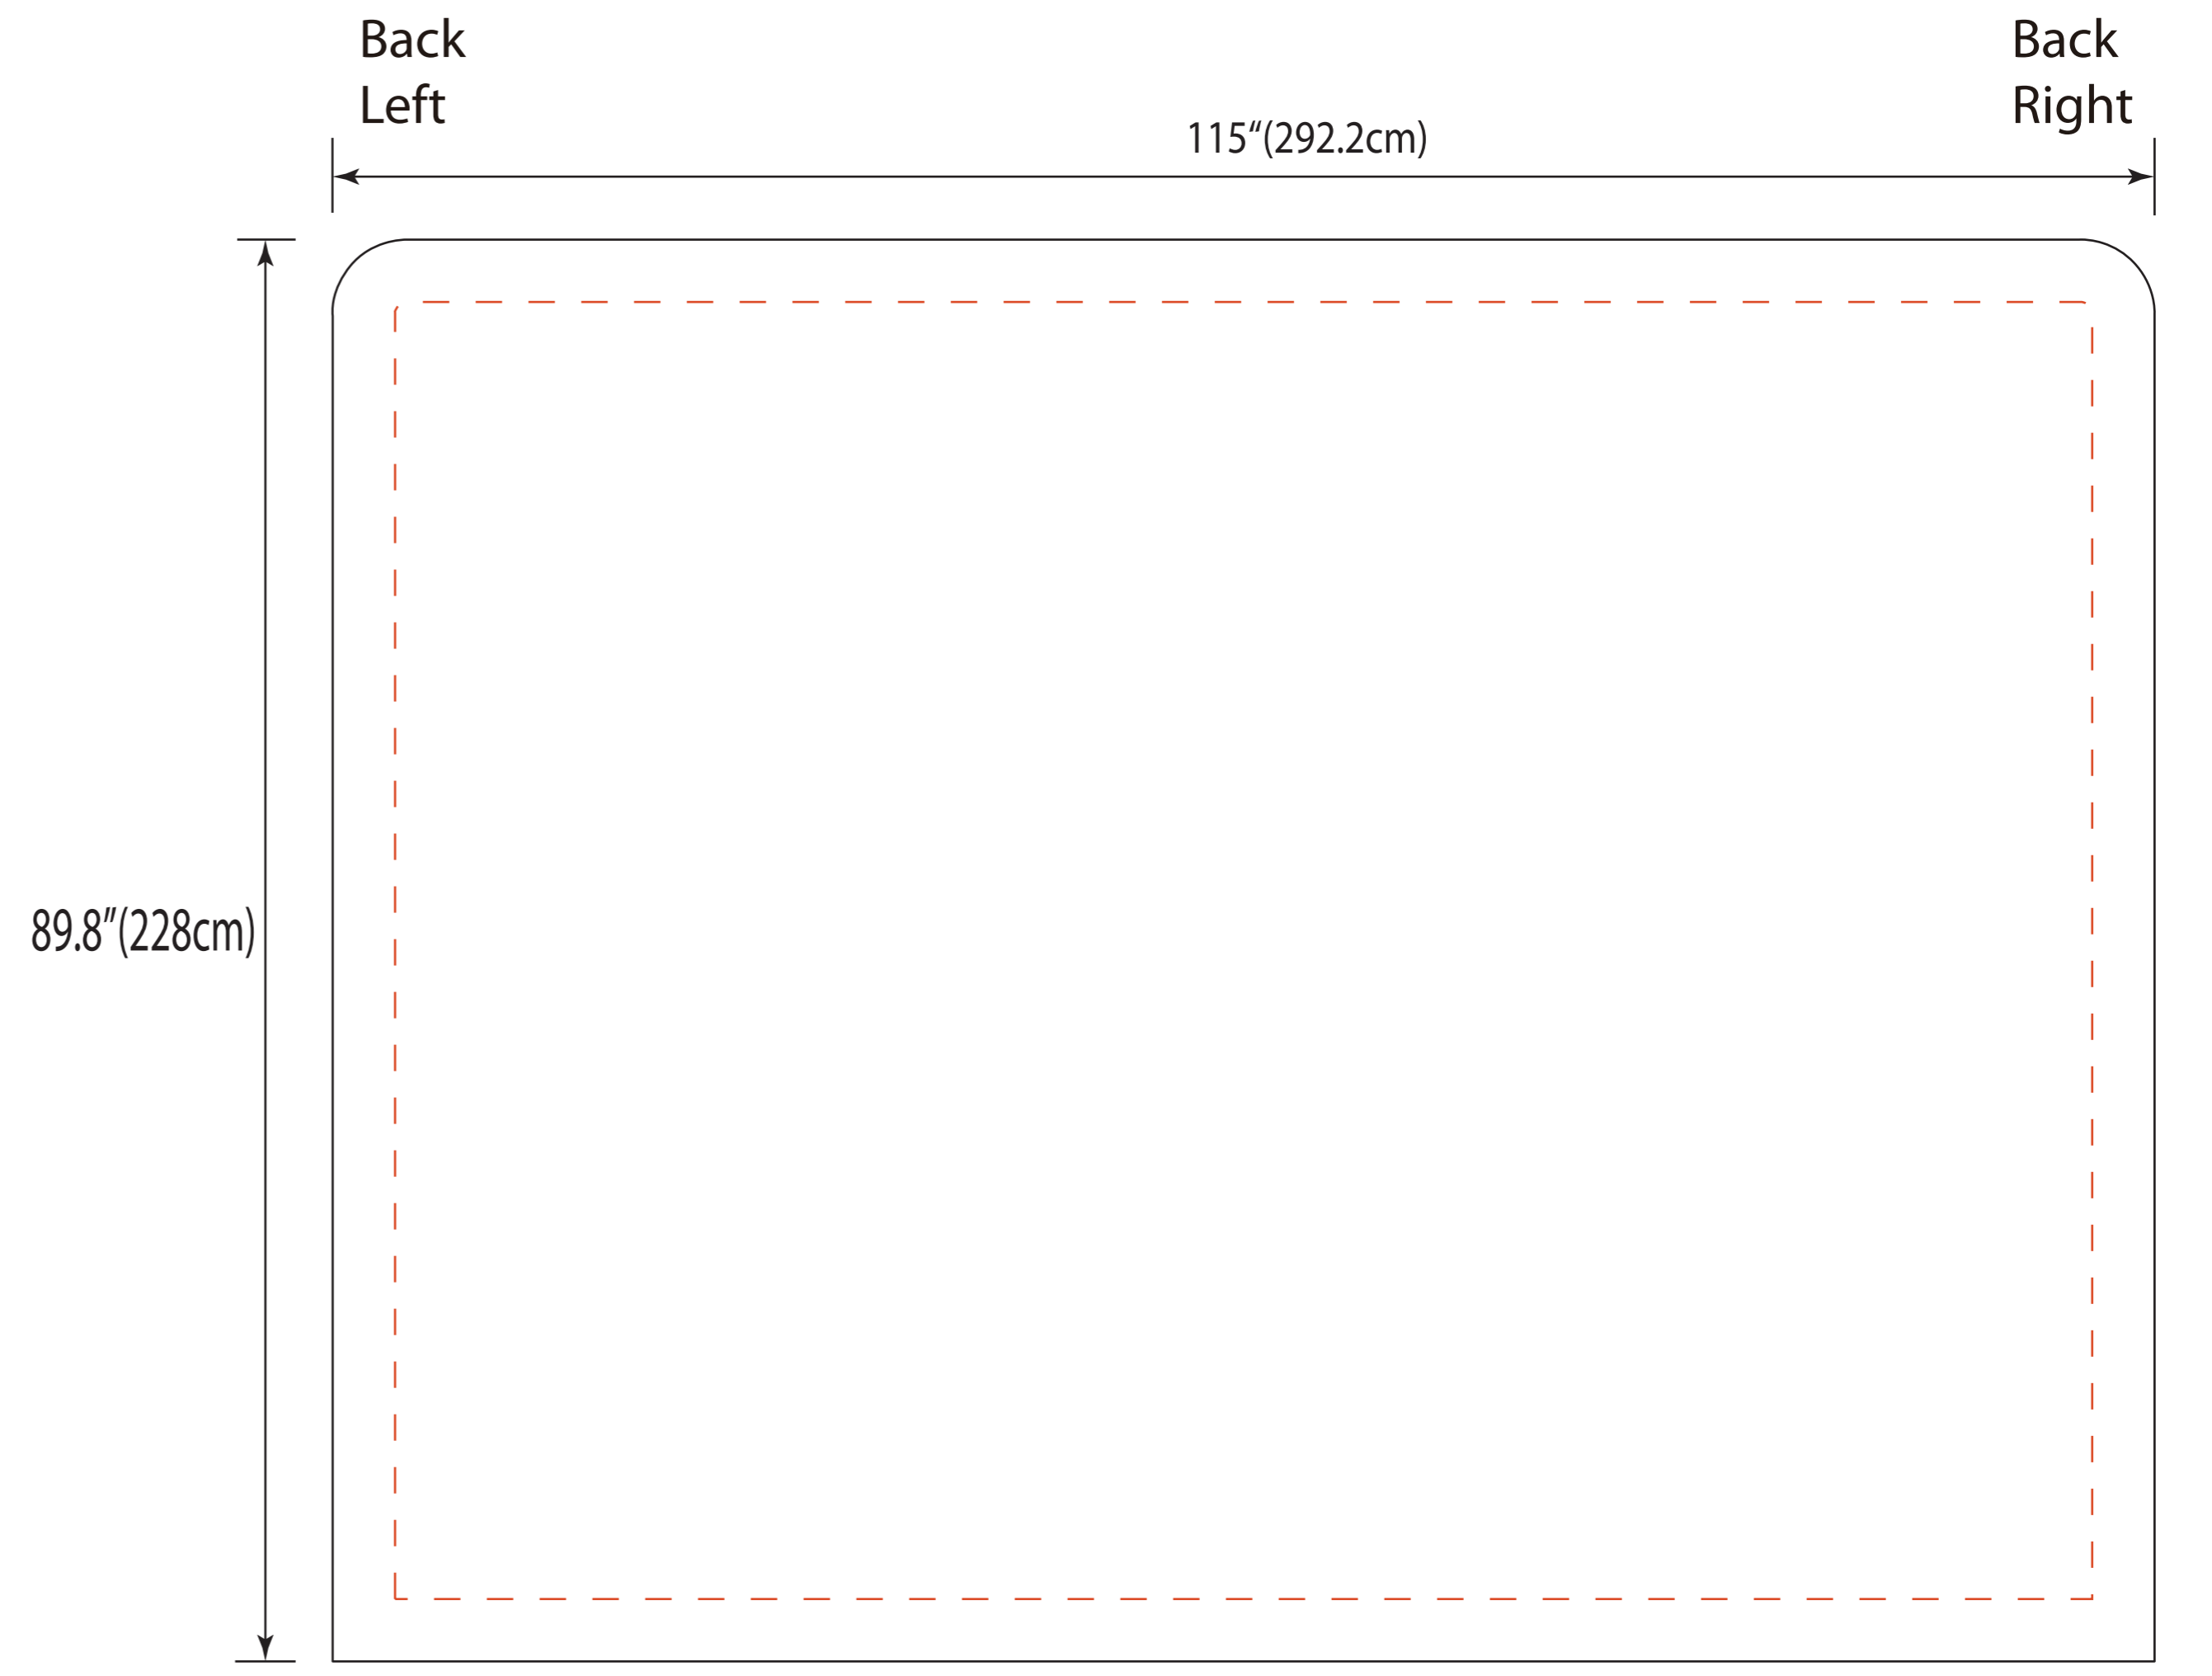

Front  
Left

96.5"(245cm)

Front  
Right

Back  
Left

96.5"(245cm)

Back  
Right

89.8"(228cm)

89.8"(228cm)

Front  
Left

Front  
Right

234.6"(596cm)

89.8"(228cm)

Back  
Left

Back  
Right

234.6"(596cm)

89.8"(228cm)